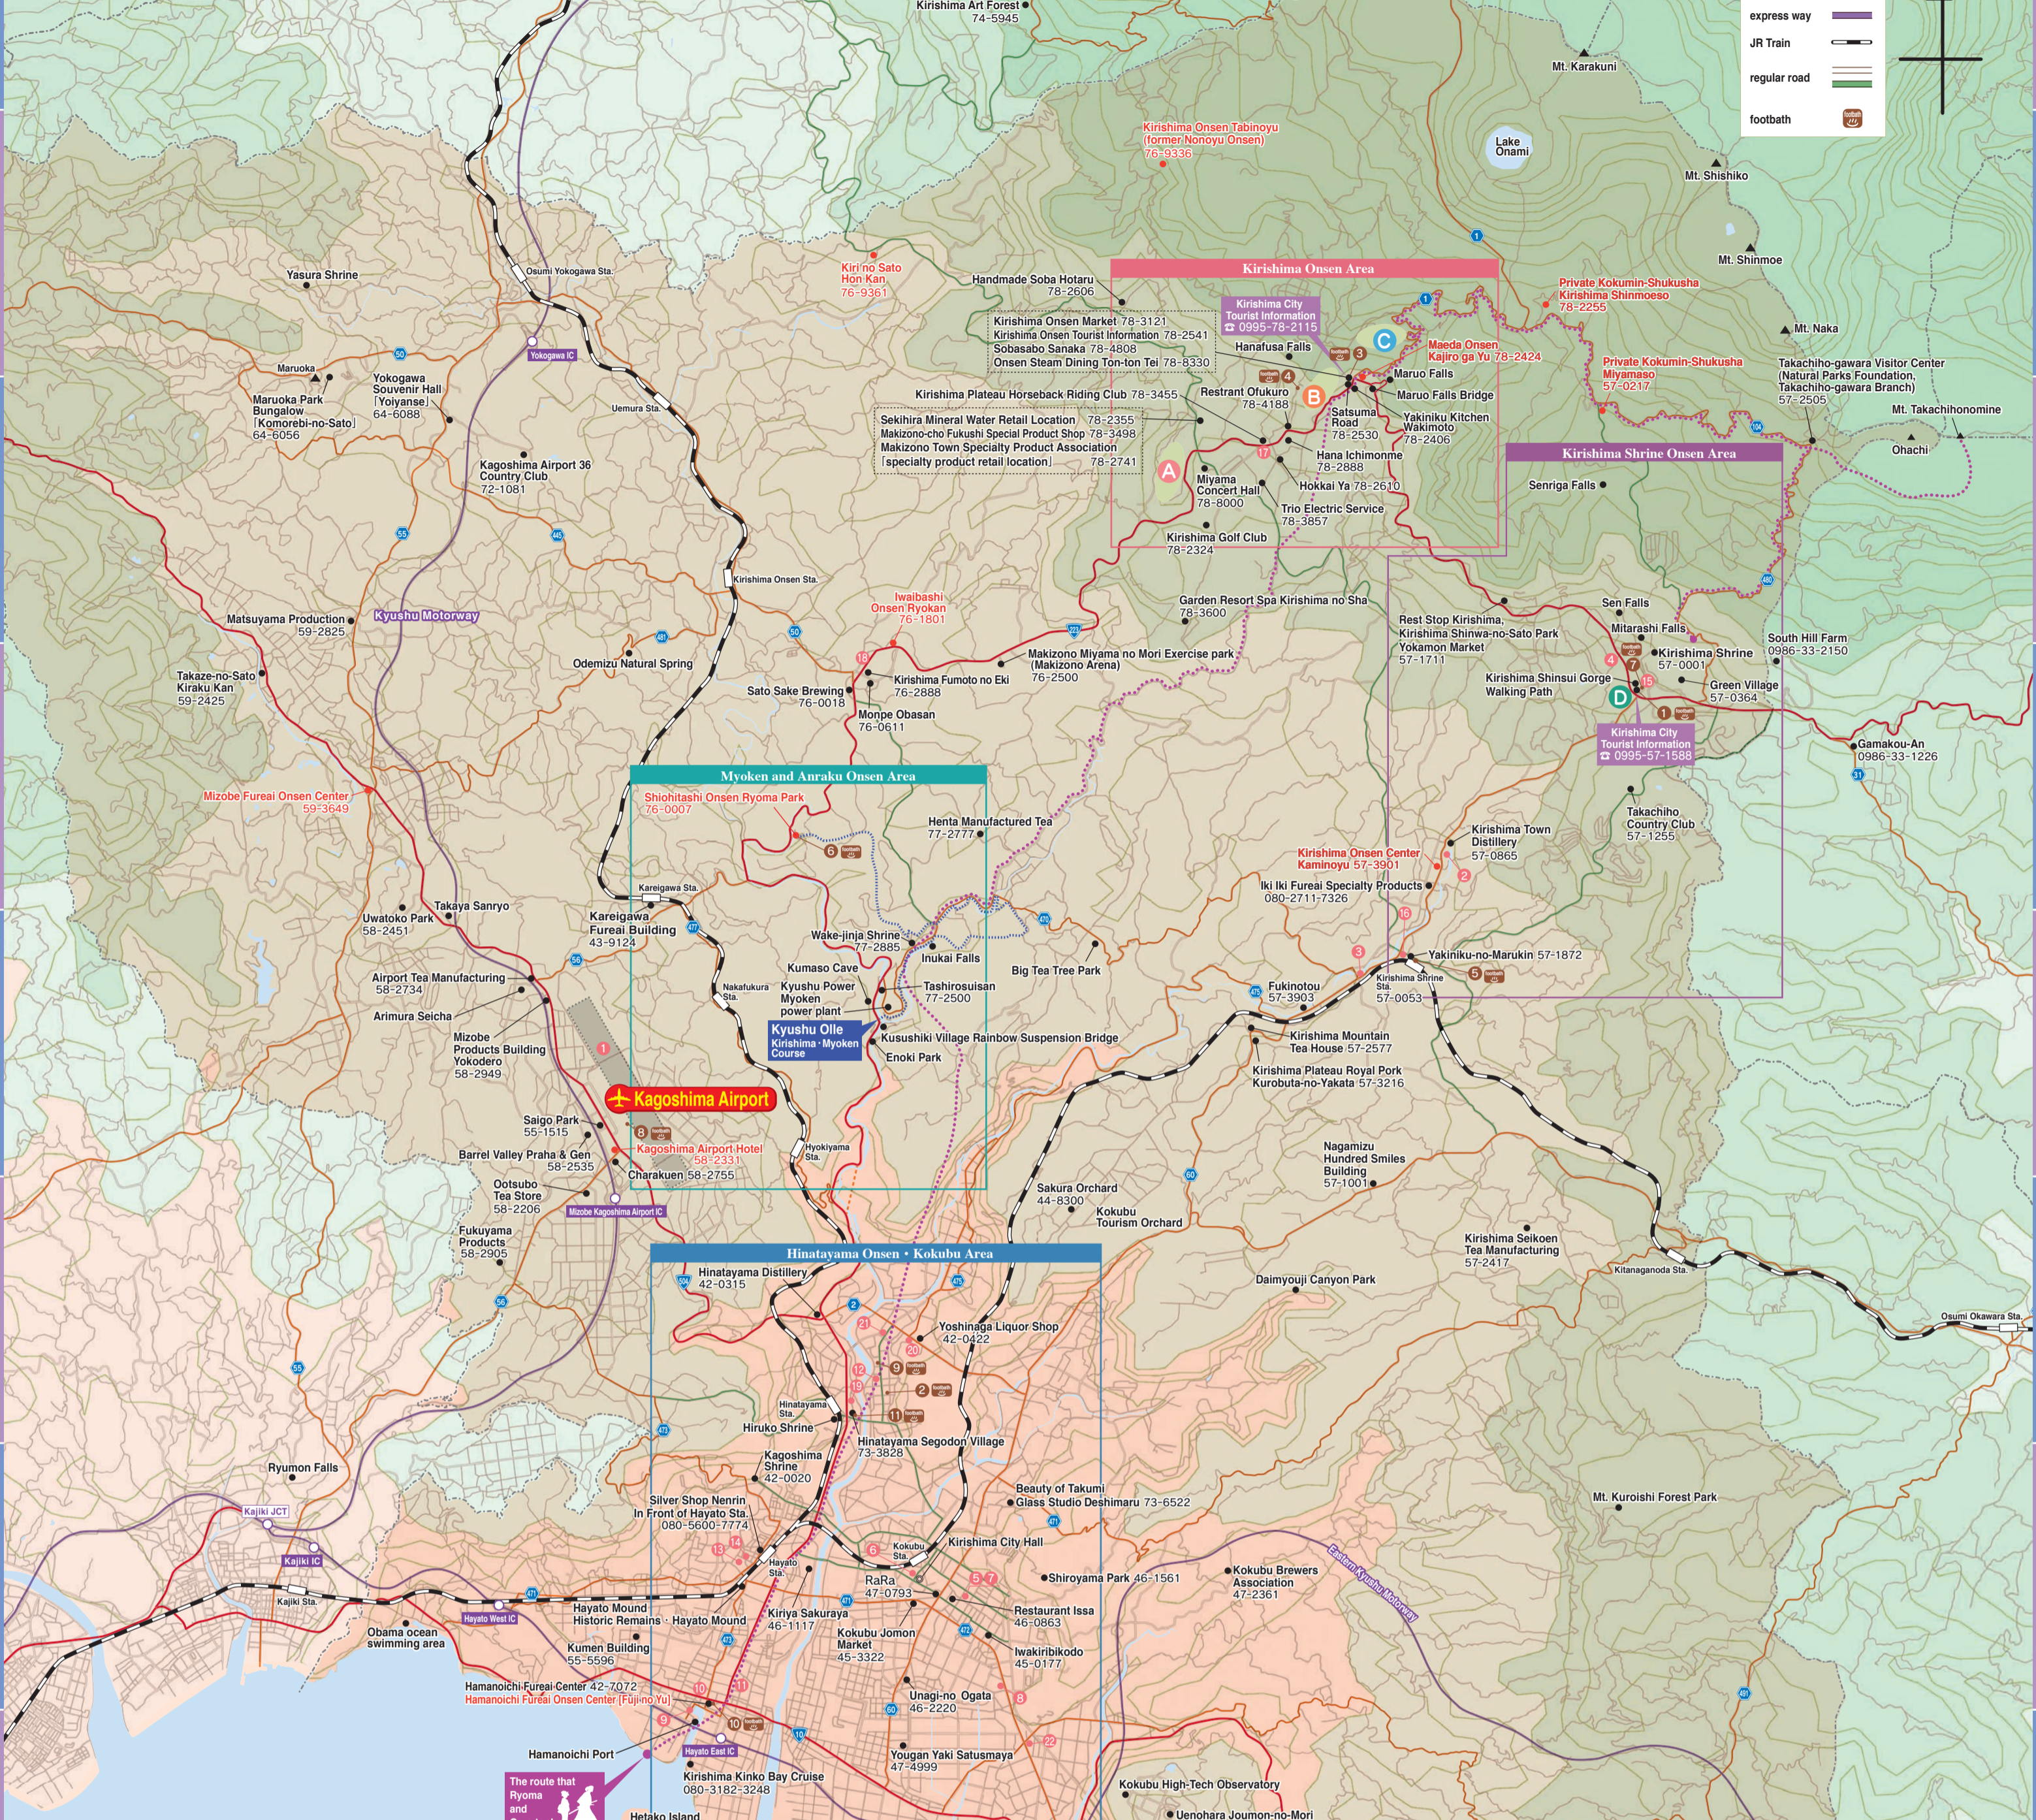

Kirishima City Tourism Association participant list (from outside the city dial (0995))

Kirishima Travel Guide-MAP~